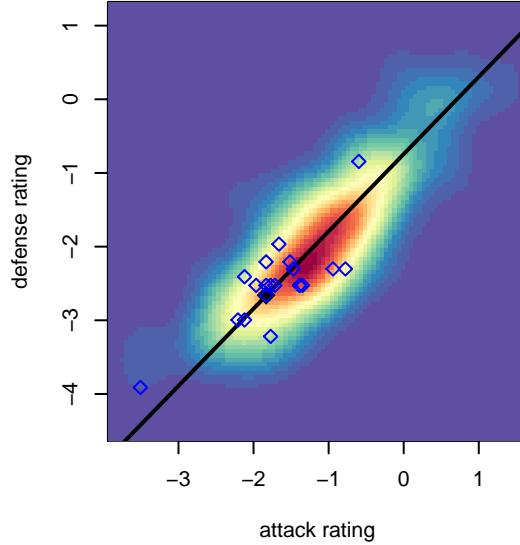

**attack and defense rating
relative to others at age
and all opponents in last 13 months**