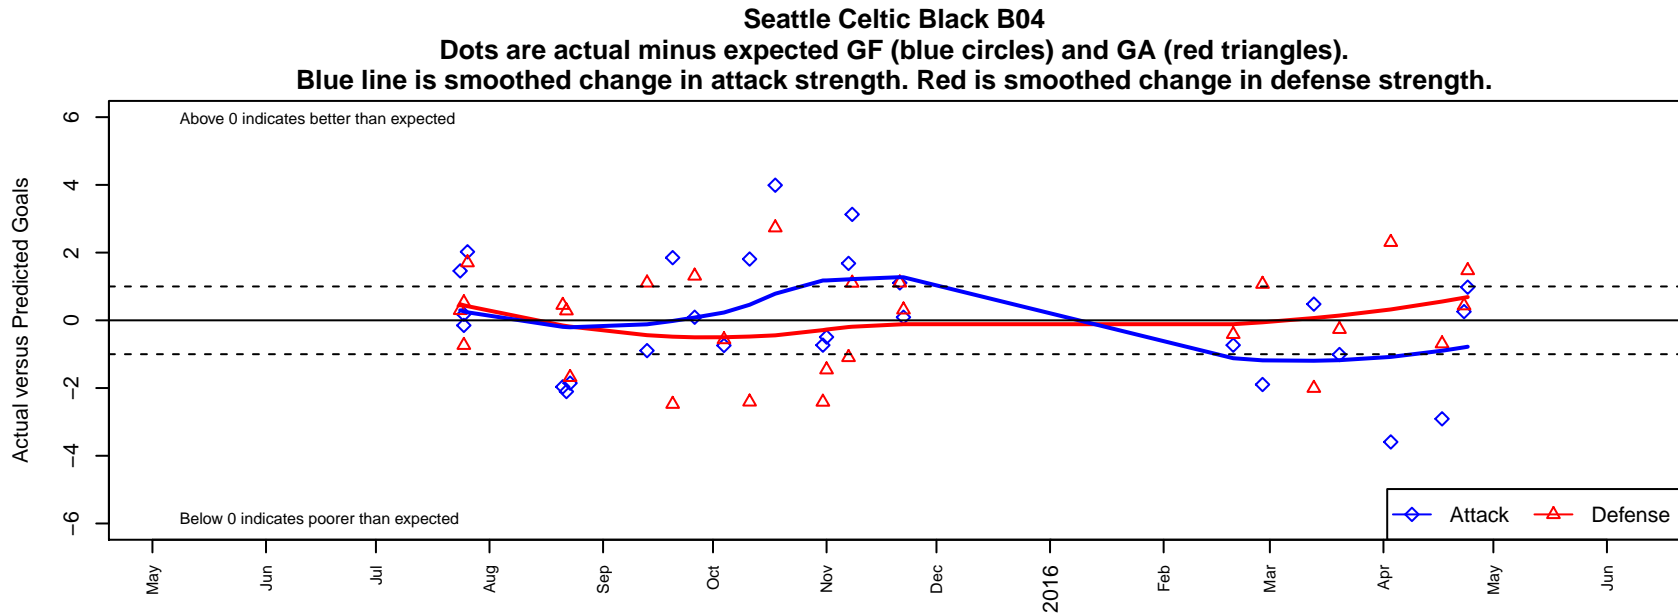

Seattle Celtic Black B04

Seattle Celtic
 Seattle, WA
 B04 total strength=161
 attack=0.16 defense=0.07
 fall league = PSPL Copa Blue U11
 spr league = Spr PSPL Copa U11

alt names used:
 Seattle Celtic B04 Black
 Seattle Celtic B04 Black
 Seattle Celtic B04 Black
 Seattle Celtic B04 Black

Venues played:
 2015 Crossfire Select BU11 Silver
 2015 Xtreme Cup BU11 Bronze
 2015 PSPL Copa Blue U11
 2015 Spr PSPL Copa U11

**attack and defense variance (black dot)
relative to other teams
and top 10 in region**