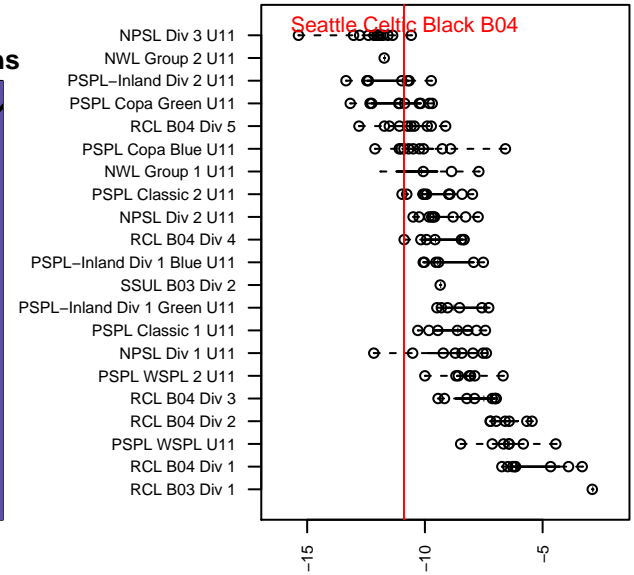

**attack and defense rating
relative to others at age
and all opponents in last 13 months**